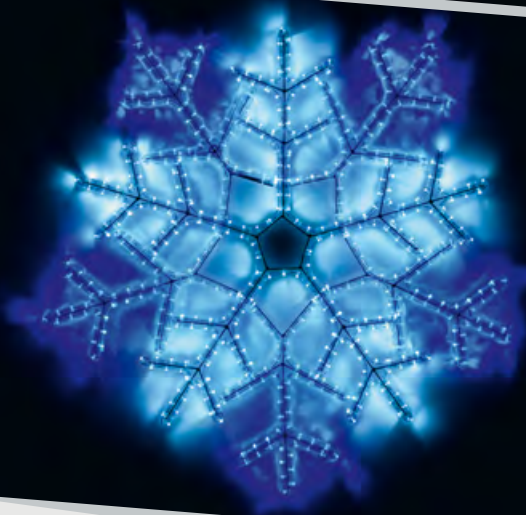

IP65
улица

230 В
напряжение

1 год
гарантия

Температурный режим
-40... +40 °С

Защитный колпачок
на диоде

Шнур питания с вилкой
в комплекте

Фигуры

A close-up photograph of a decorative light structure. The structure features a dark blue metal frame that forms a series of interconnected triangles. The interior of these triangles is filled with a dense grid of small, warm-white LED lights. The background is a soft-focus bokeh of blue and yellow light, suggesting an outdoor setting at night. The image is partially obscured by a large, light gray geometric shape that cuts across the right side of the frame.